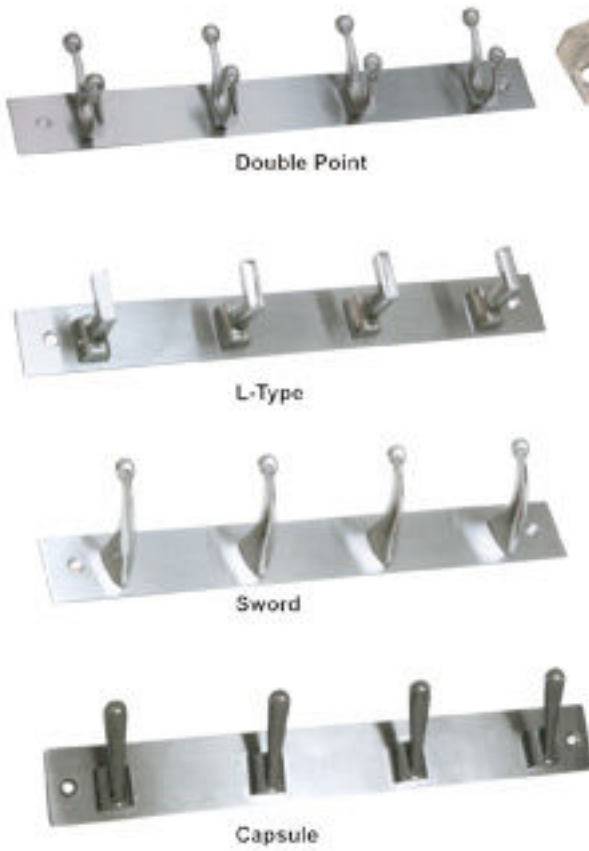

Doom-02

Doom-03

Doom-04

Doom-05

Doom-06

Doom-07

Steel Cabinet Handle

S.S. Khunti

Baby Latch

Main Door Locks

Inter Lock

Rim Latch

Night Latch

Door Locks Sleeve

Pipe Door Lock

Pipe Bullet Door Lock

Entrance Locks

4" Open Body

4" Closed Body
(Brass Dead Bolt)

4" Closed Body
(Al. Dead Bolt)

4" Closed Body
(Steel Dead Bolt)

Sliding Locks

4" Royle

Sliding 2-in-1