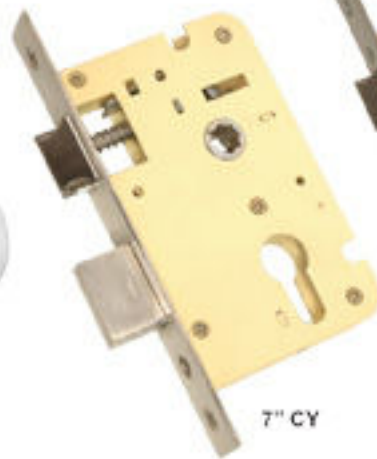

65mm Latch

Cylindrical Locks

7" Dead Lock

7" CY

10" CY

Dead Locks

70mm Dead Lock
D/A

70mm Sliding
Dead Lock

38mm
Dead Lock

Steel Handle

SH-01

SH-02

SH-03

SH-04

SH-05

SH-06