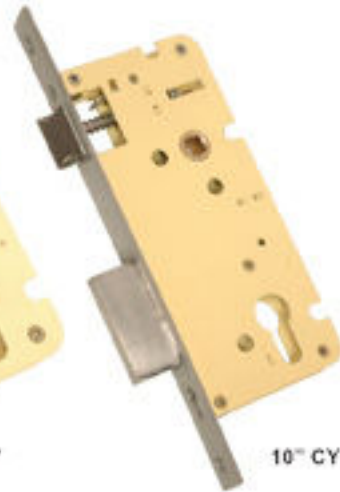

65mm Latch

Cylindrical Locks

7" Dead Lock

7" CY

10" CY

Dead Locks

70mm Dead Lock
D/A

70mm Sliding
Dead Lock

38mm
Dead Lock

Steel Handle

SH-01

SH-02

SH-03

SH-04

SH-05

SH-06

Iron Handle

IH-01

IH-02

IH-03

Iron - Mortice Handles

IH-04

IH-05

IH-06